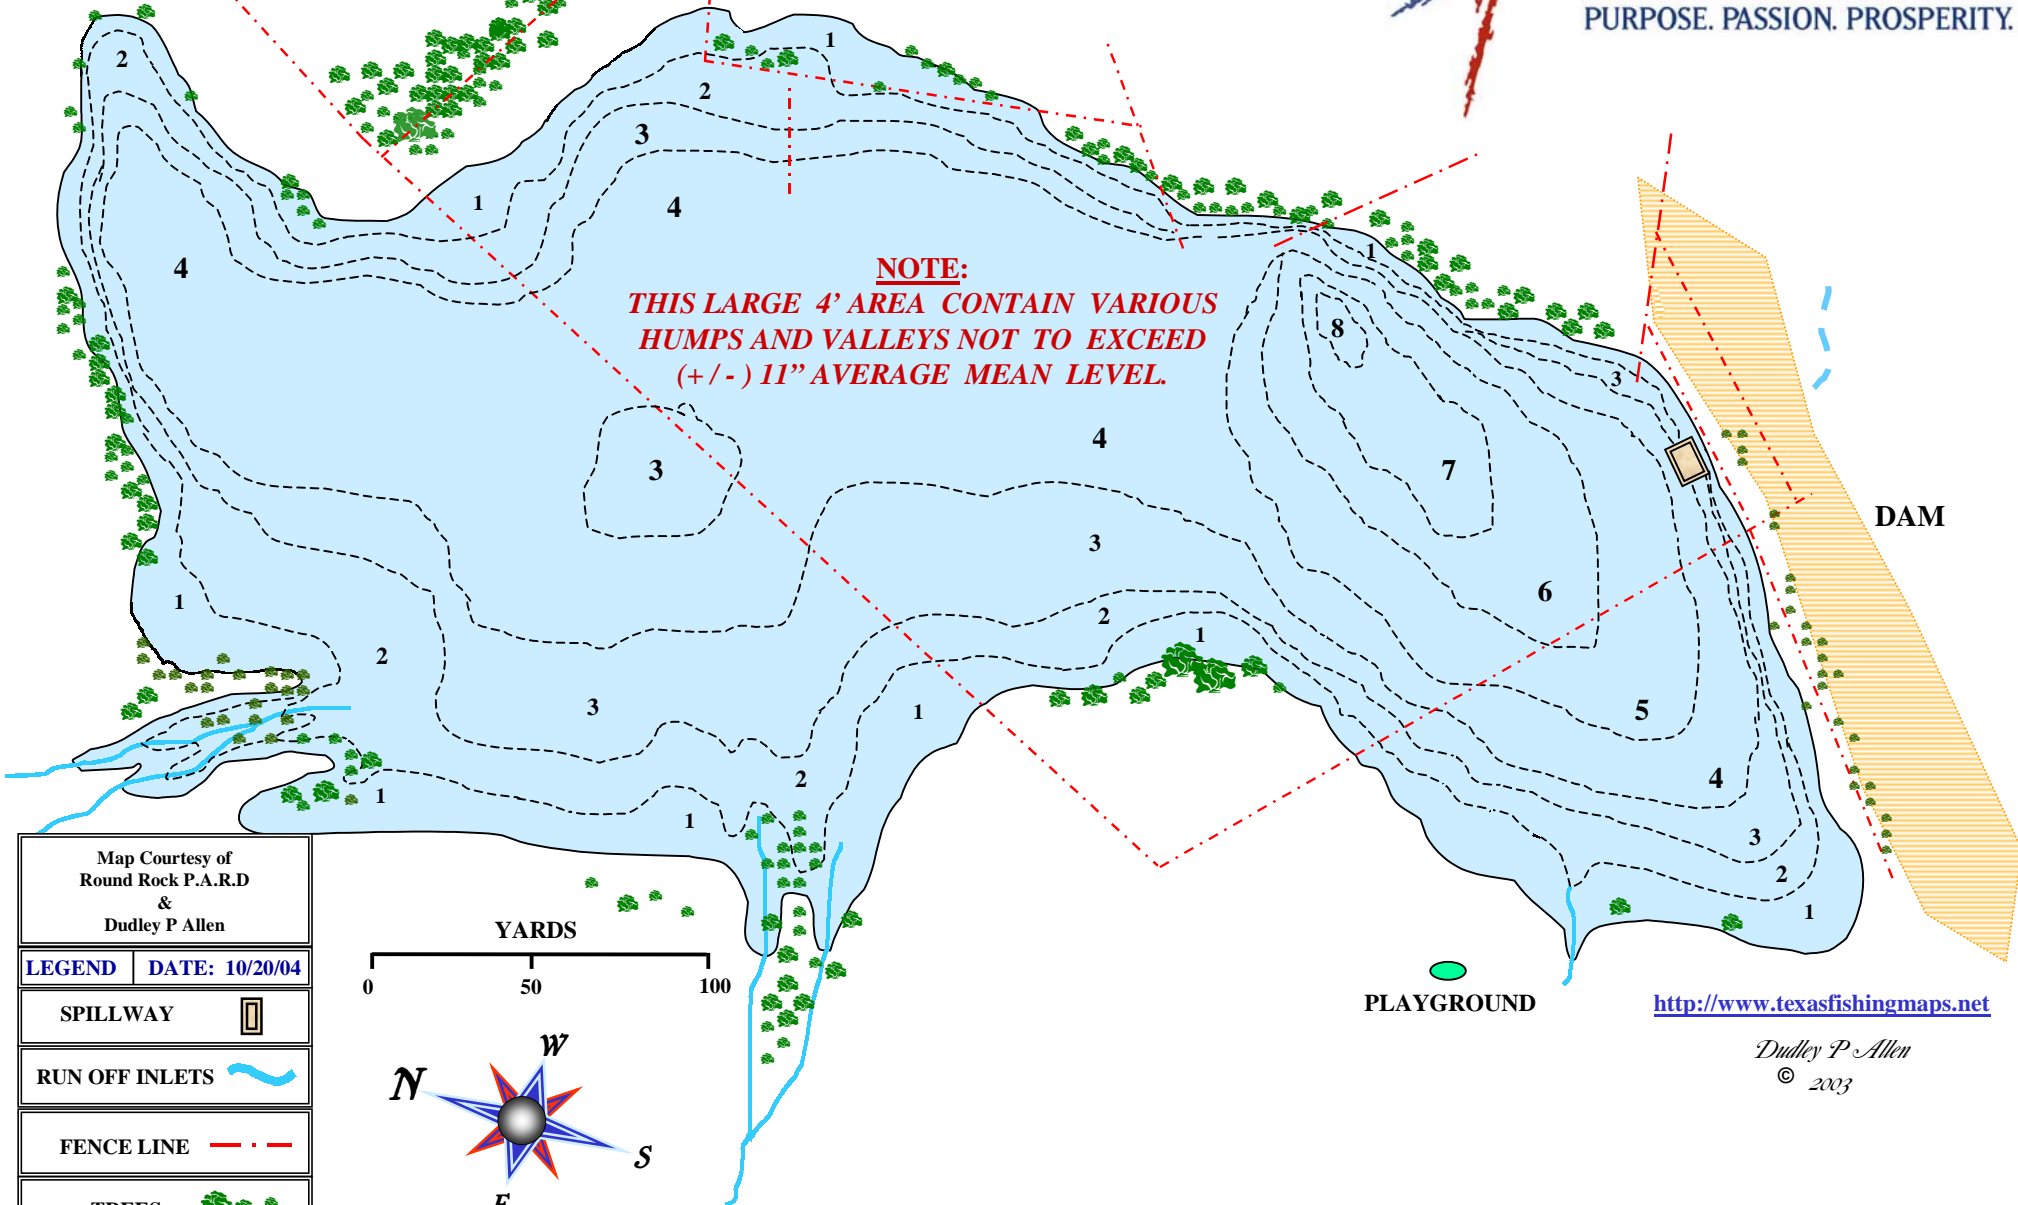

MEADOWS LAKE

51.45 Acres

NOTE:
THIS SIDE OF FENCE LINE POSTED:
"NO TRESPASSING"

ROUND ROCK, TEXAS
PURPOSE. PASSION. PROSPERITY.

NOTE:
THIS LARGE 4' AREA CONTAIN VARIOUS
HUMPS AND VALLEYS NOT TO EXCEED
(+/-) 11" AVERAGE MEAN LEVEL.

Map Courtesy of Round Rock P.A.R.D & Dudley P Allen	
LEGEND	DATE: 10/20/04
SPILLWAY	
RUN OFF INLETS	
FENCE LINE	
TREES	

PLAYGROUND

<http://www.texasfishingmaps.net>

Dudley P Allen
© 2003