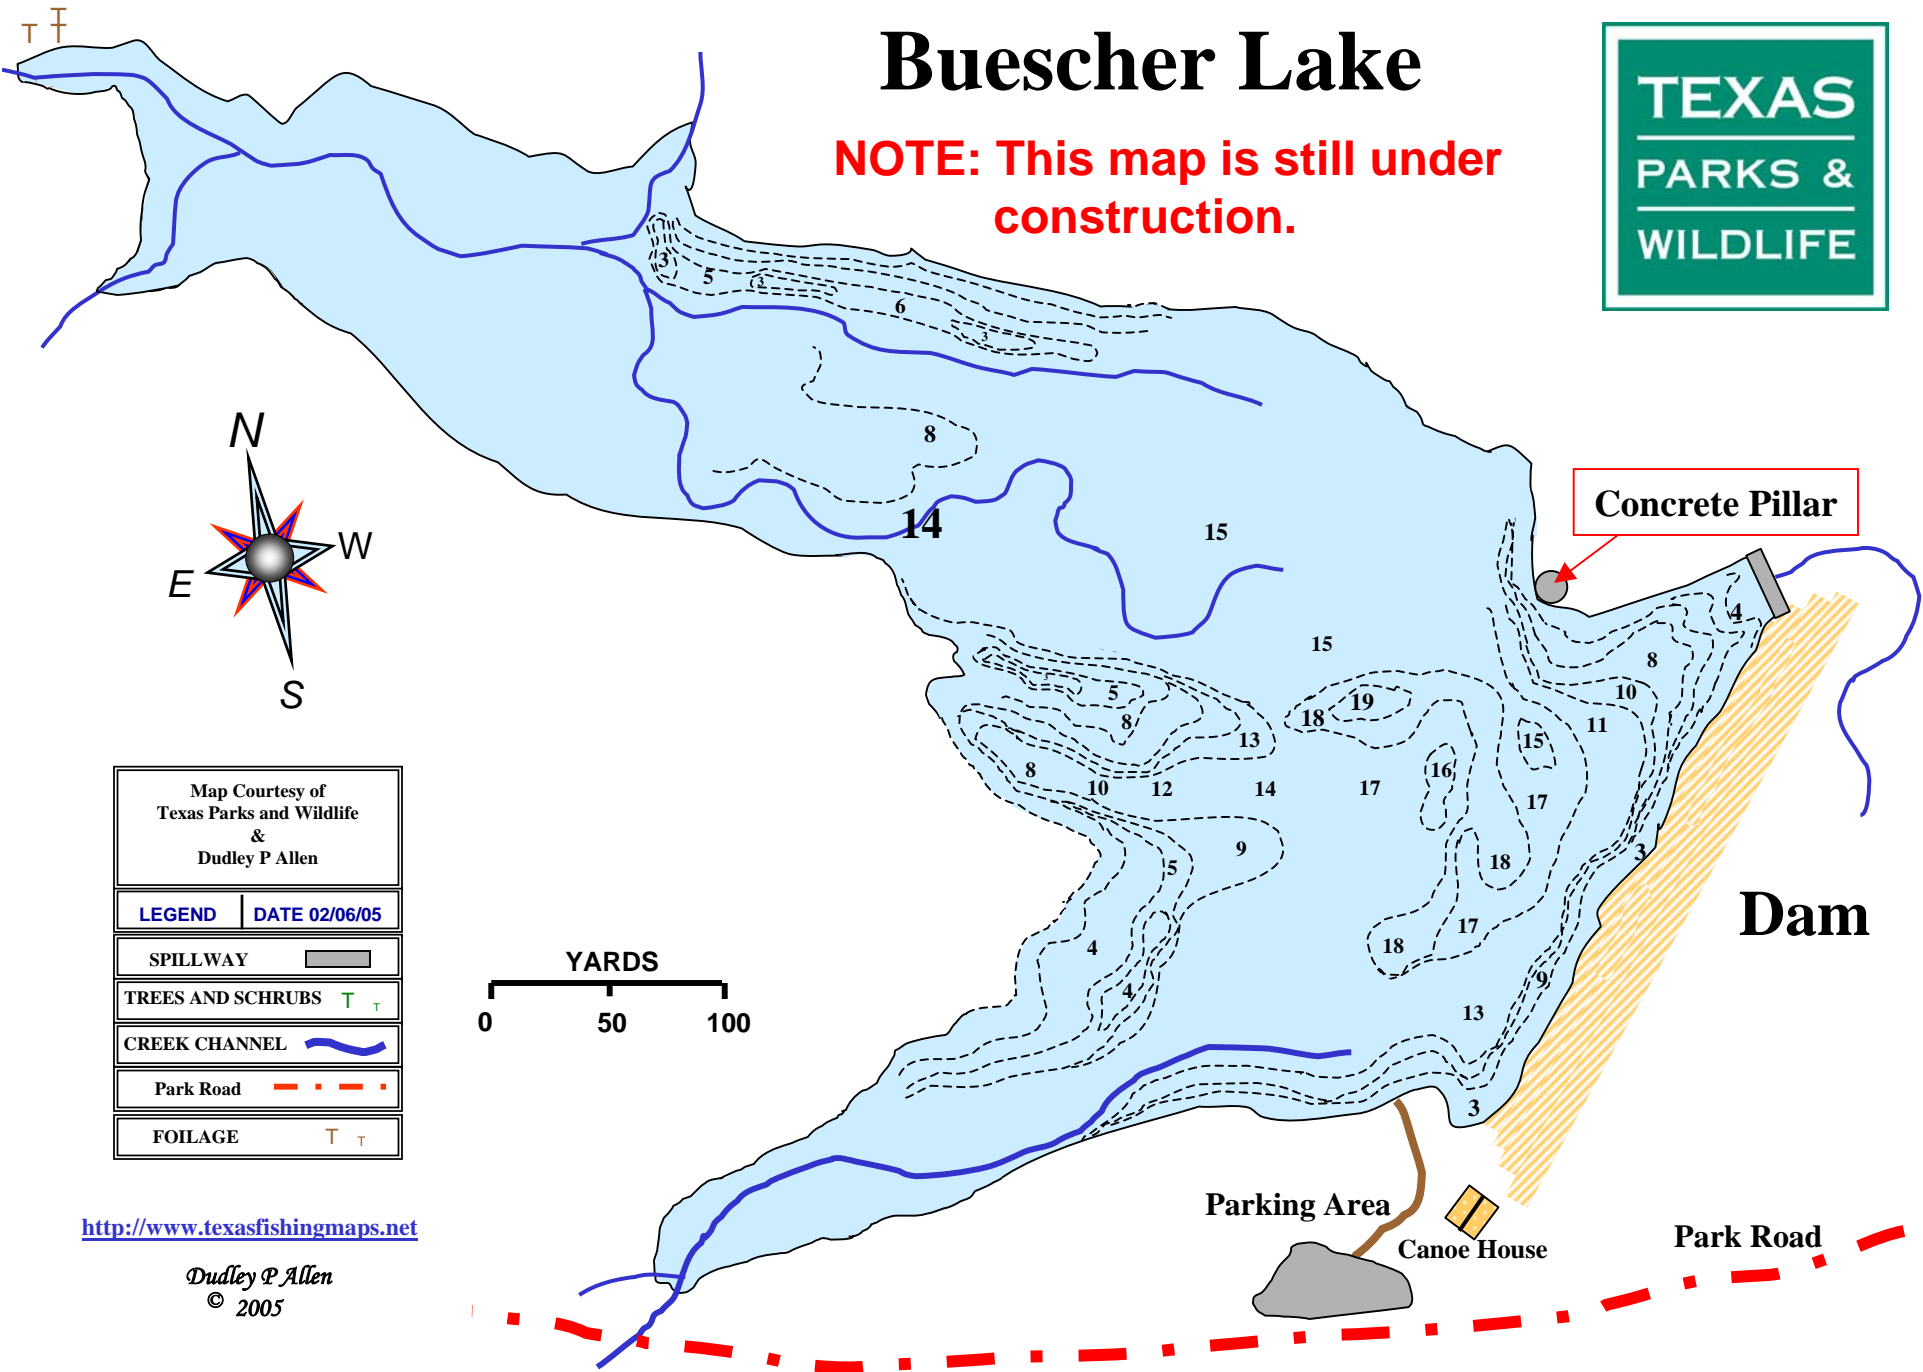

Buescher Lake

NOTE: This map is still under construction.

Map Courtesy of Texas Parks and Wildlife & Dudley P Allen	
LEGEND	DATE 02/06/05
SPILLWAY	
TREES AND SCHRUBS	
CREEK CHANNEL	
Park Road	
FOILAGE	

<http://www.texasfishingmaps.net>